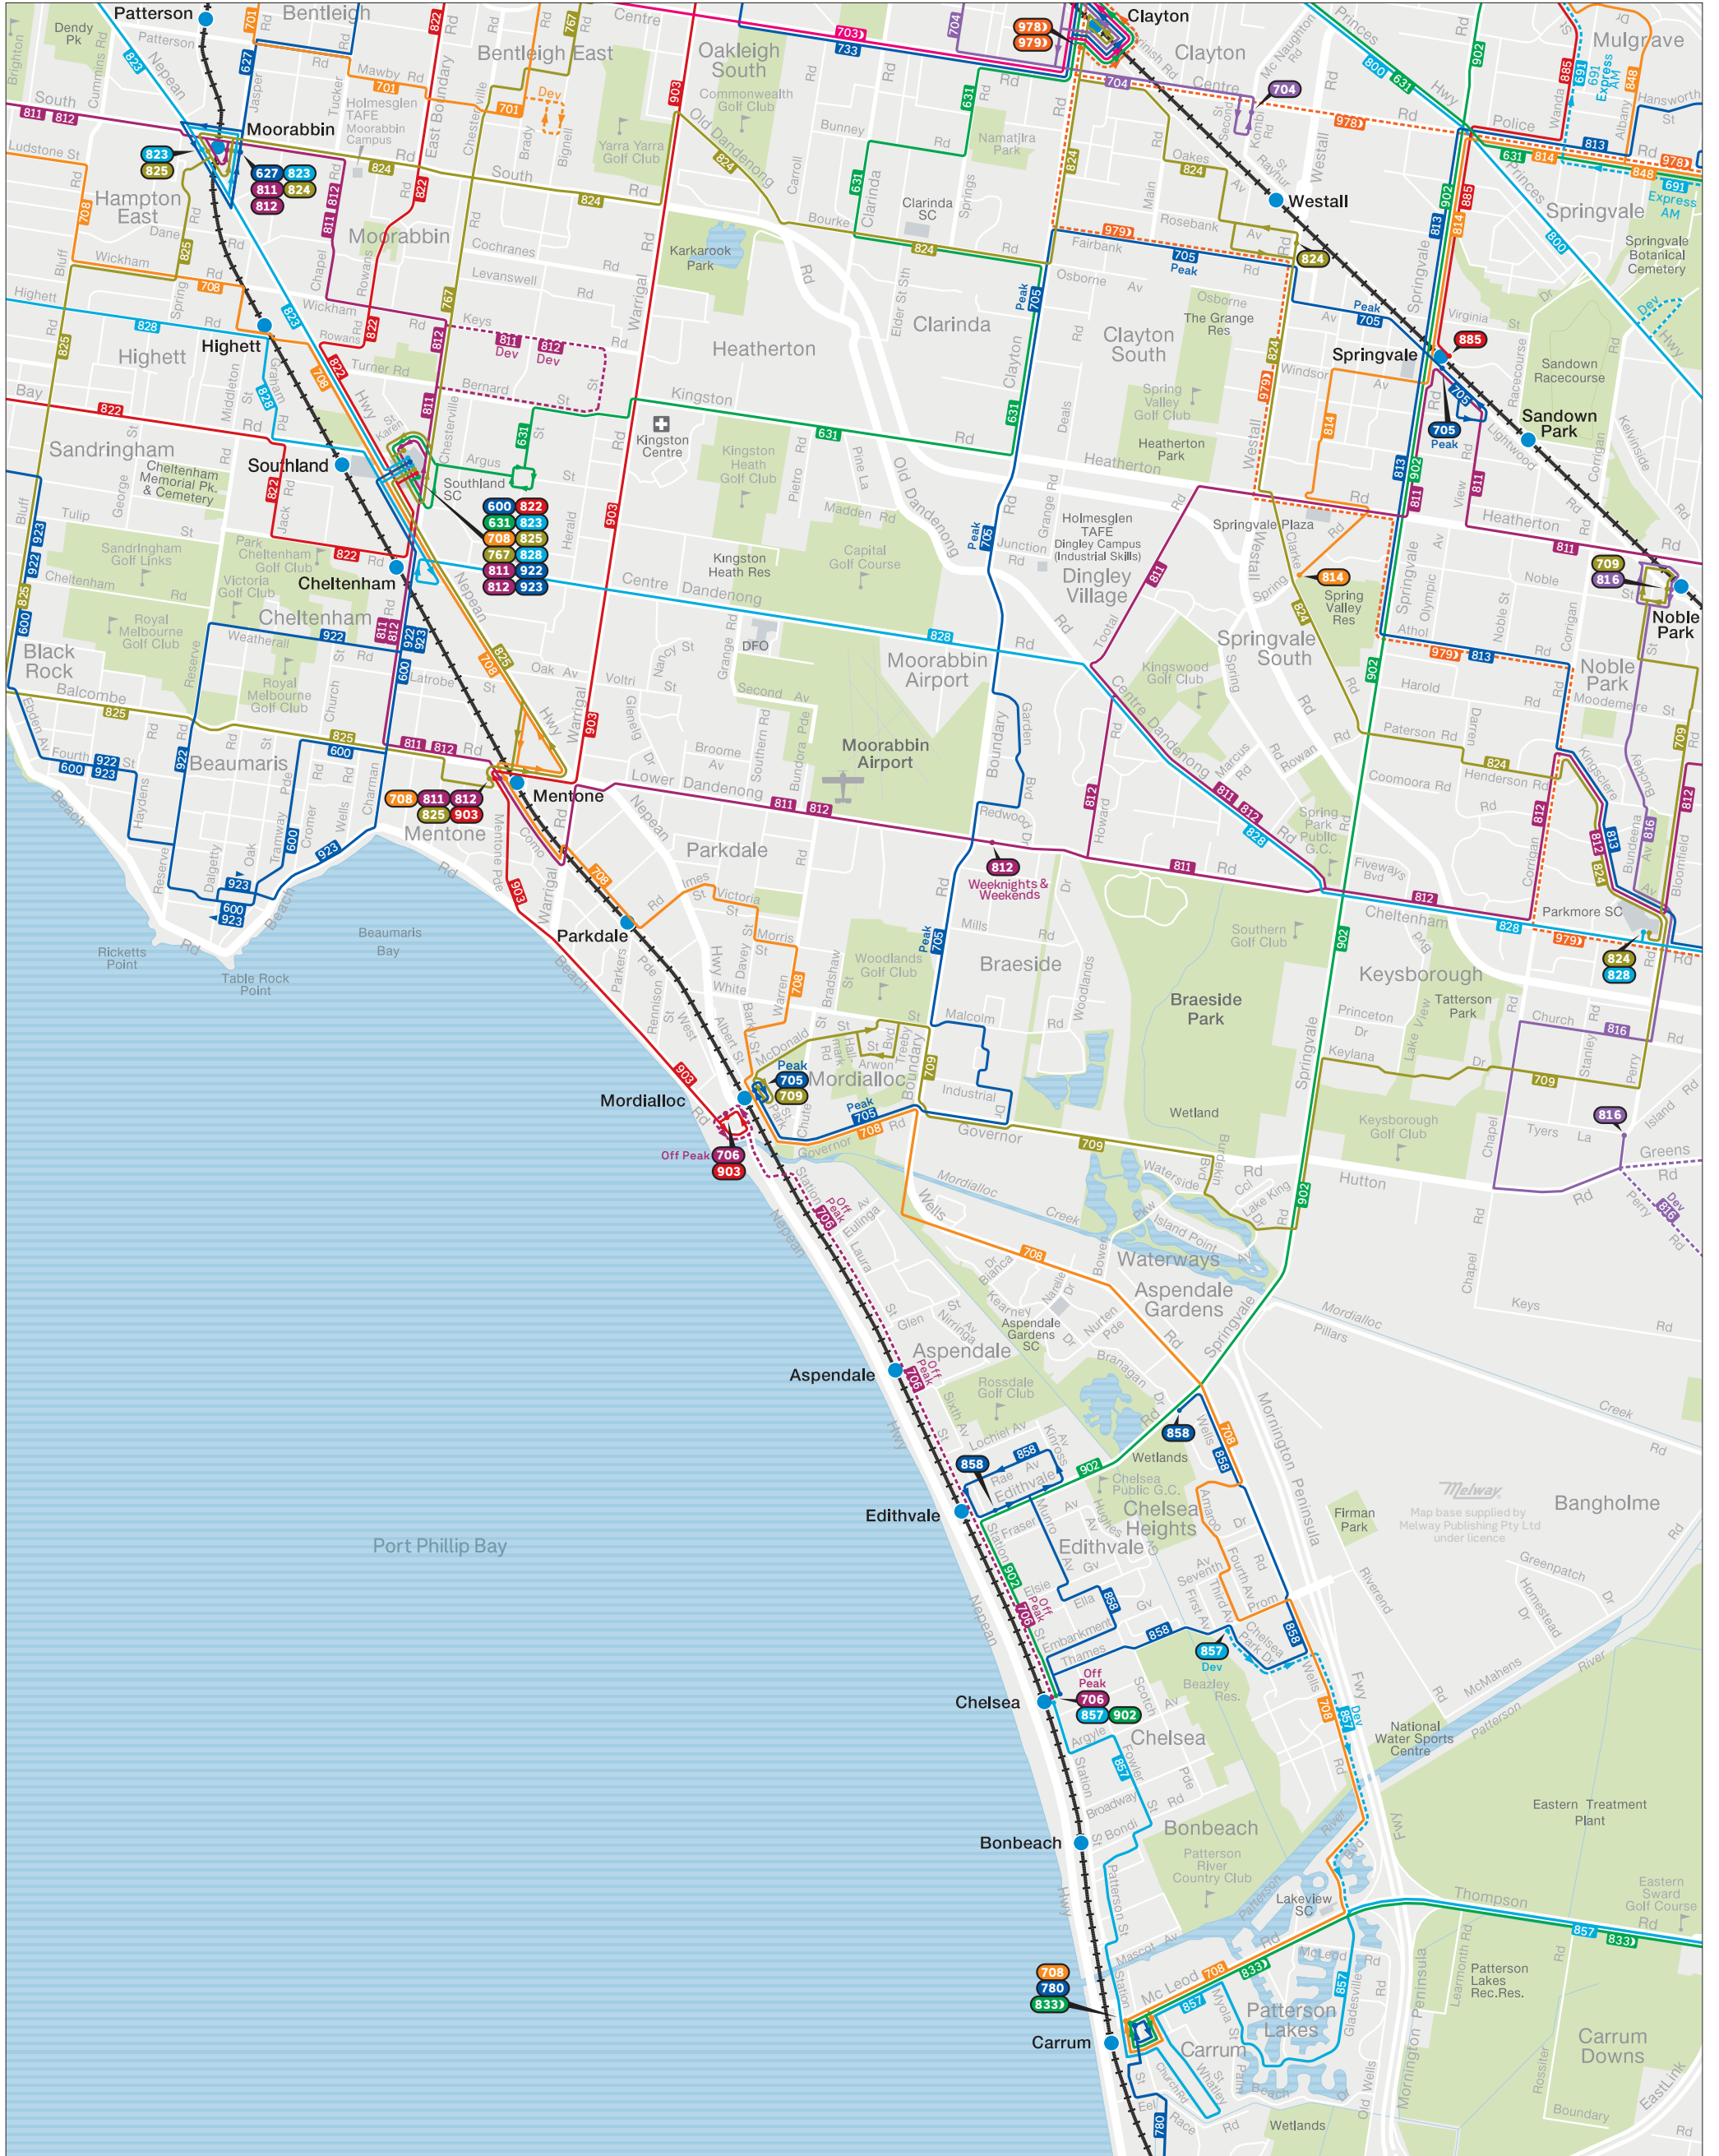

Kingston bus network

— Train
 — Tram
 — Bus
 — Bus Deviation/Bus Extension
 64 Tram terminus
 600 Bus terminus
 600 Night Bus terminus

MAP NOT TO SCALE
Effective December 2023