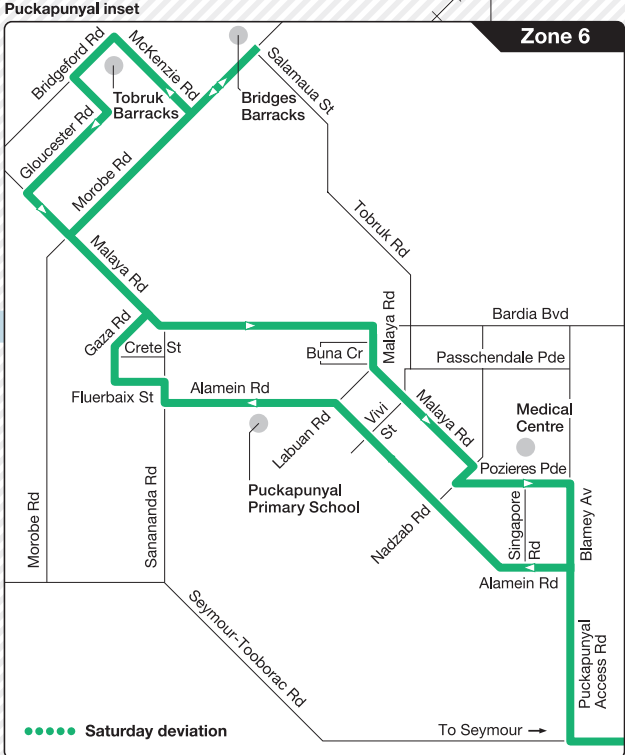

Seymour bus network

Zone 6 or 7

- Routes**
- 1 Seymour East
 - 2 Seymour North
 - 3 Puckapunyal
 - 4 Seymour Station (AM peak)
 - 5 Seymour North/East (PM peak)

Information

For more information visit ptv.vic.gov.au or call 1800 800 007 (6am – midnight daily)