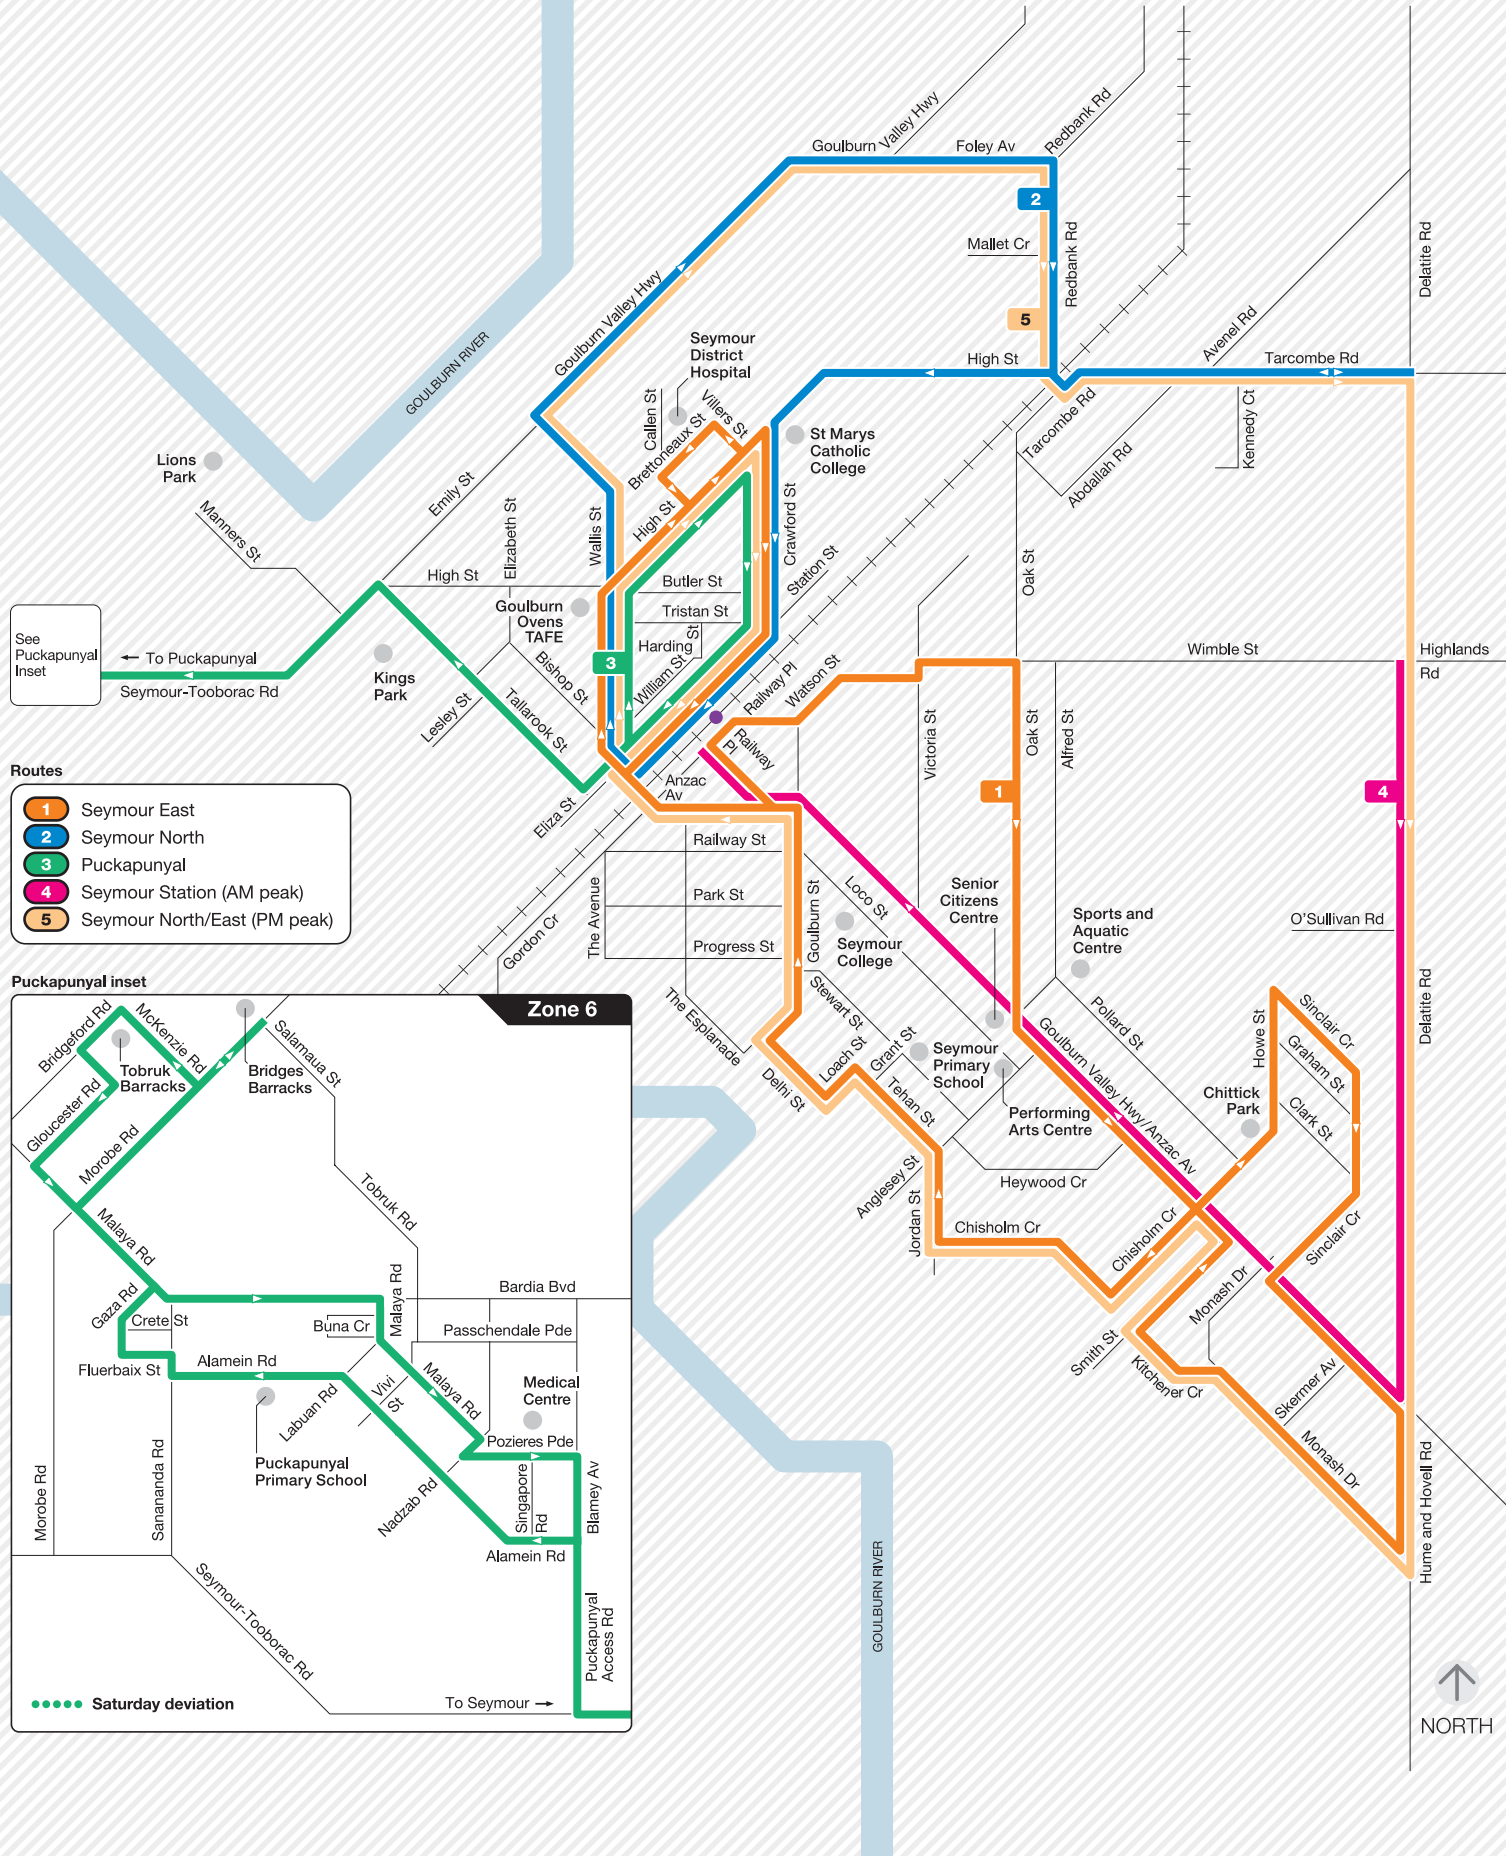

Seymour bus network

Zone 6 or 7

- Routes**
- 1 Seymour East
 - 2 Seymour North
 - 3 Puckapunyal
 - 4 Seymour Station (AM peak)
 - 5 Seymour North/East (PM peak)

Information

For more information visit ptv.vic.gov.au or call 1800 800 007 (6am – midnight daily)

MAP NOT TO SCALE
Effective April 2010

© Public Transport Victoria 2014

100314